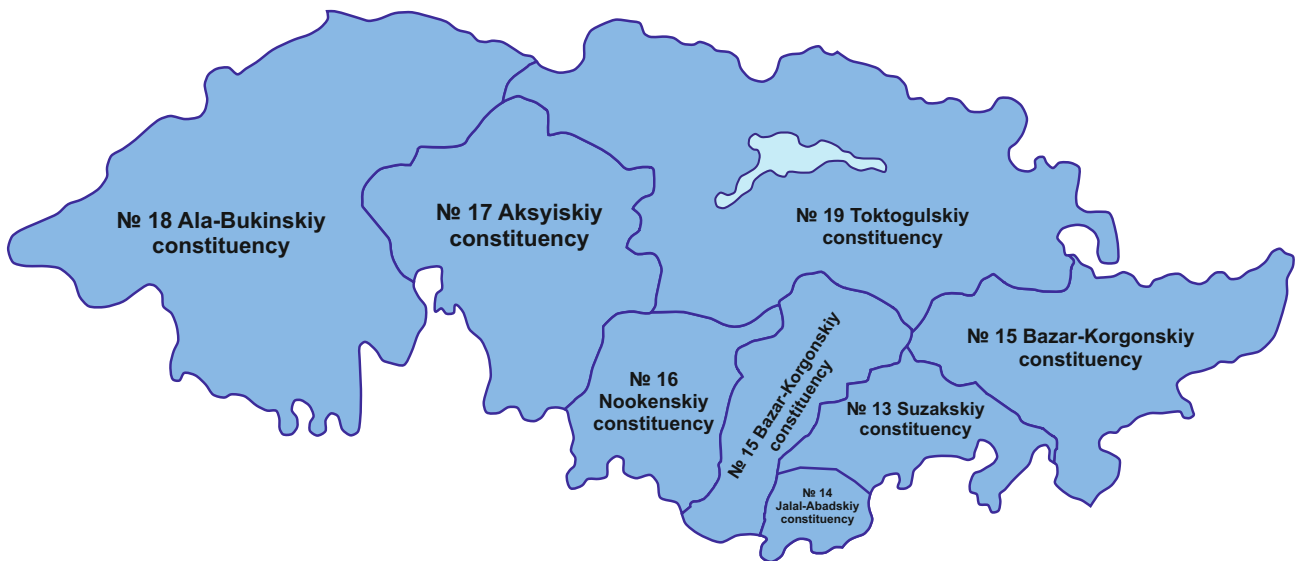

Jalal-Abad oblast

№ 13 Suzakskiy constituency

Center: Suzakskiy rayon, Suzak village, building of Suzak rayon State Administration.

Number of voters: 111,287

Borders: Kok-Jangak city, Atabekovskiy, Bagyshskiy, Kara-Alminskiy, Kara-Daryinskiy, Kok-Artskiy, Kurmanbekskiy, Kyz-Kolskiy, Kyzyl-Tuuskiy, Suzak ayyl aimaks of Suzakskiy rayon in full.

№ 14 Jalal-Abadskiy constituency

Center: Jalal-Abad city, building of the City Hall of Jalal-Abad

Number of voters: 106,138

Borders: Jalal-Abad city in full, Barpinskiy, Yrysskiy, Tash-Bulakskiy, Leninskiy ayyl aimaks of Suzakskiy rayon in full.

№ 15 Bazar-Korgonskiy constituency

Center: Bazar-Korgon city of Bazar-Korgonskiy rayon, building of Bazar-Korgon rayon State Administration.

Number of voters: 112932

Borders: Bazar-Korgon city, Keneshskiy, Arstanbapskiy, Akmanskiy, Beshik-Zhonskiy, Kyzyl-Unkurskiy, Mogolskiy, Seidikumskiy, Talduu-Bulakskiy ayyl aimaks of Bazar-Korgon rayon in full, Atayskiy, Kargalykskiy, Kok-Irimskiy, Sary-Bulunskiy, Toguz-Torouskiy ayyl aimaks of Toguz-Torous rayon in full.

№ 16 Nookenskiy constituency

Center: Nookenskiy rayon, Masy village, building of Nooken rayon State Administration

Number of voters: 95,129

Borders: Mailuu-Suu city in full, Kochkor-Ata city, Aralskiy, Burgondinskiy, Masynskiy, Mombekovskiy, Nookenskiy, Sakaldinskiy, Shaidanskiy, Dostukskiy ayyl aimaks of Nookenskiy rayon in full.

№ 17 Aksyiskiy constituency

Center: Kerben city of Aksyiskiy rayon, building of Aksy rayon State Administration

Number of voters: 80,516

Borders: Kerben city, Kashka-Suuskiy, Avletimskiy, Ak-Zholskiy, Ak-Suuskiy, Zhany-Zholskiy, Zherge-Talskiy, Kara-Zhygachskiy, Kara-Suuskiy, Kyzyl-Tuuskiy, T. Mavlyanovskiy, Sh. Nazaralievskiy ayyl aimaks of Aksyiskiy rayon fully.

№ 18 Ala-Bukinskiy constituency

Center: Ala-Bukinskiy rayon, Ala-Buka village, building of Ala-Buka rayon State Administration

Number of voters: 80,453

Borders: 1-Mayskiy, Ak-Korgonskiy, Ak-Tamskiy, Ala-Bukinskiy, Kok-Serekskiy, Kok-Tashskiy, Oruktinskiy, T. Baltagulovskiy ayyl aimaks of Ala-Bukinskiy rayon completely, Sumsarskiy, Terek-Saiskiy, Kanysh-Kyiskiy, Chatkalskiy ayyl aimaks of Chatkal rayon in full.

№ 19 Toktogulskiy constituency

Center: Toktogul city of Toktogulskiy rayon, building of Toktogul rayon State Administration

Number of voters: 99,909

Borders: Toktogul city, Bel-Aldinskiy, Zhany-Zholskiy, Ketmen-Dobonskiy, Kyzyl-Ozgorushskiy, M. Abdyldaevskiy, Nichke-Sayskiy, Sary-Kamyshskiy, A. Suerkulovskiy, Uch-Terekskiy, E. Aralbaevskiy ayyl aimaks completely, Kara-Kul city in full, Tash-Kumyr city in full.