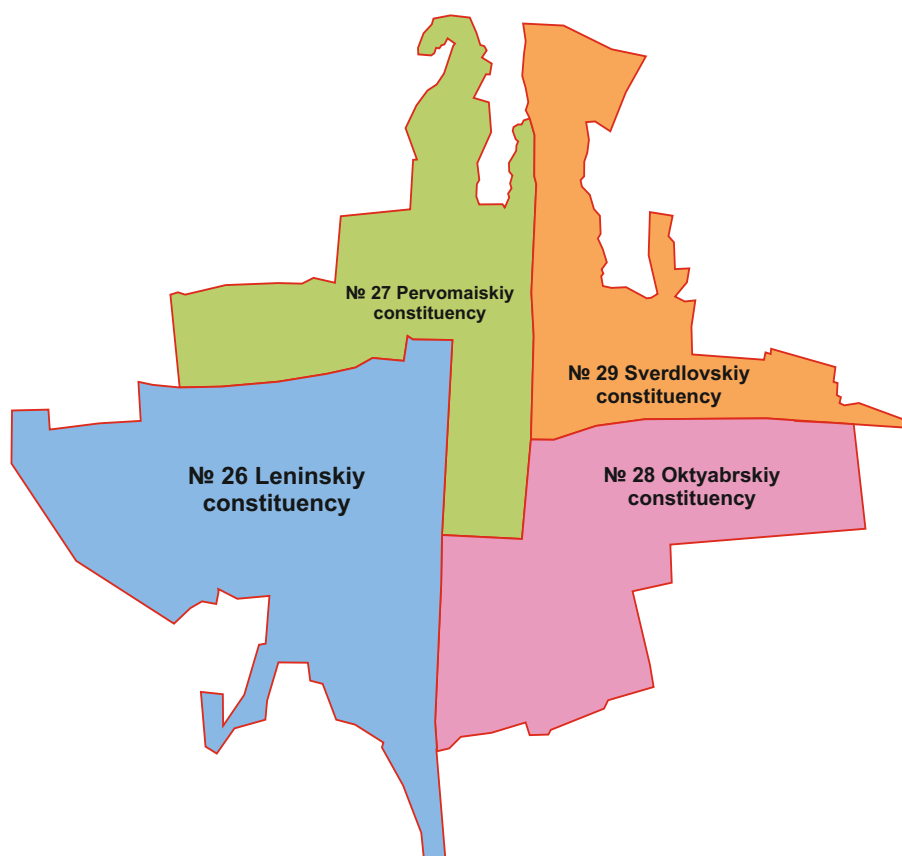

Bishkek city

№ 26 Leninskiy constituency

Center: Bishkek city, 27 Moskovskaya Street

Number of voters: 110,870

Borders: Bishkek city, Leninskiy rayon completely (except for the borders of polling stations No. 1002, 1003, 1004, 1005, 1006, 1007, 1040, 1041, 1042, 1043, 1044 of Leninskiy district).

№ 27 Pervomaiskiy constituency

Center: Bishkek city, 27 Moskovskaya Street

Number of voters: 109,309

Borders: Bishkek city, Pervomaiskiy rayon completely, borders of polling stations of Leninskiy district Nos. 1002, 1003, 1004, 1005, 1006, 1007, 1040, 1041, 1042, 1043, 1044 completely.

№ 28 Oktyabrskiy constituency

Center: Bishkek city, 27 Moskovskaya Street,

Number of voters: 105,320

Borders: Bishkek city, Oktyabrskiy rayon completely (except for polling stations No. 1150, No. 1157 of Oktyabrskiy rayon).

№ 29 Sverdlovskiy constituency

Center: Bishkek city, 27 Moskovskaya Street

Number of voters: 103,101

Borders: Bishkek city, Sverdlovskiy rayon completely, borders of polling stations of Oktyabrskiy rayon No. 1150, No. 1157 completely.