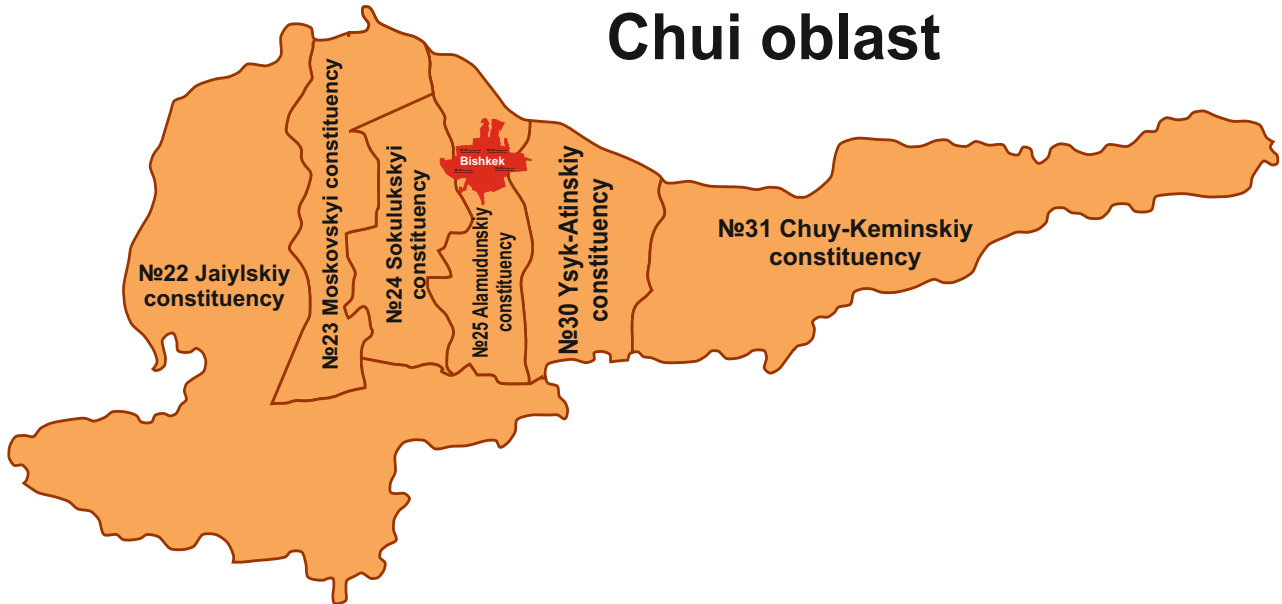

Chui oblast

№30 Ysyk-Atinskiy constituency

Center: Issyk-Atinskiy rayon, Kant city, building of Issyk-Ata regional State Administration.

Number of voters: 96,697

Borders: Kant city, Ak-Kudukskiy, Birdikskiy, Zheekskiy, Ivanovskiy, Internatsionalnoe, Ken-Bulunskiy, Kochkorbaevskiy, Krasnorechinskiy, Logvinenkovskiy, Luksemburgskiy, Milianfanskiy, Novopokrovskiy, Nurmanbetskiy, Syn-Tashskiy, Tuzskiy, Uzun-Kyrskiy, Ysyk-Atinskiy aiyl aimaks of Issyk-Atinskiy rayon in full.

№31 Chuy-Keminskiy constituency

Center: Tokmok city, building of the City Hall.

Number of voters: 114,743

Borders: Tokmok city in full; the cities of Kemin, Orlovka, A. Duisheevskiy, Ak-Tyuzskiy, Almalunskiy, Boroldoyskiy, Zhany-Alyshskiy, Ilyichevskiy, Kara-Bulakskiy, Kok-Oirokskiy, Kyzyl-Oktyabrskiy, Chon-Keminskiy, Chym-Korgonskiy aiyl aimaks of Kemin rayon in full; Kegetinskiy, Ak-Beshimskiy, Buraninskiy, Ibraimovskiy, Iskrinskiy, Kosh-Korgonskiy, Onbir-Zhylginskiy, Sailykskiy, Shamshynskiy, Chuiskiy aiyl aimaks of Chuiskiy rayon in full.