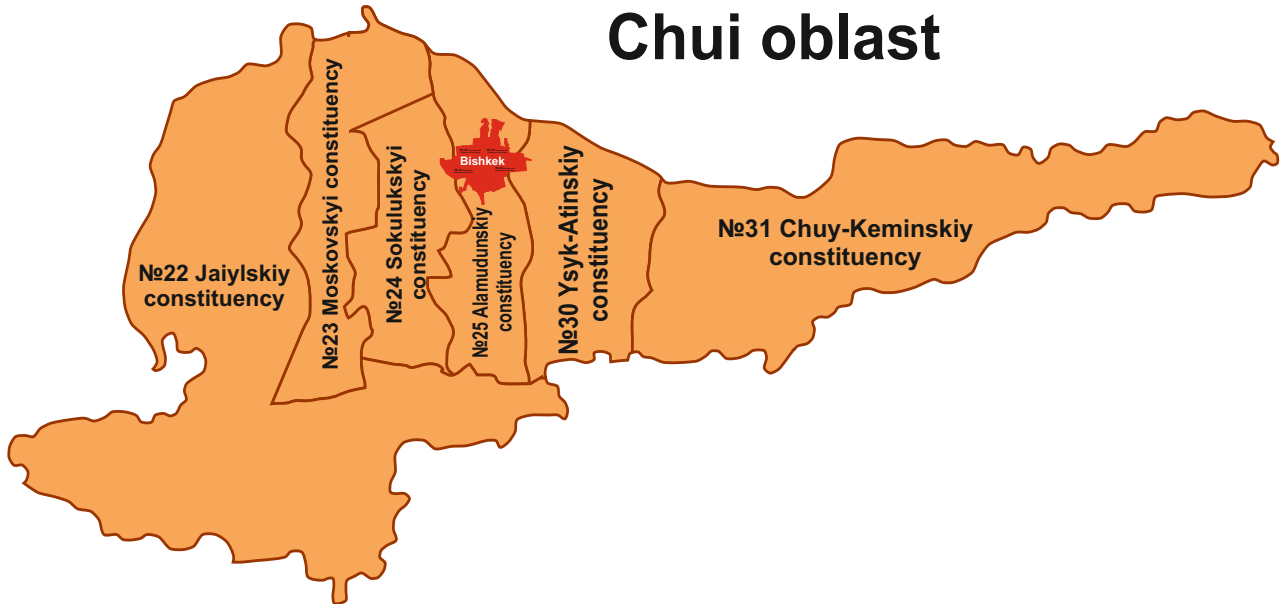

Chui oblast

№22 Jaiylskiy constituency

Center: Jayilskiy rayon, Kara-Balta city, building of Jayilskiy rayon State Administration.

Number of voters: 99,663

Borders: Kara-Balta city, Ak-Bashatskiy, Jayilskiy, Kara-Suiskiy, Krasnyi Vostochniy, Kyzyl-Dyikanskiy, Poltavskiy, Sary-Bulakskiy, Sary-Kooskiy, Stepninskiy, Suusamyrskiy, Taldy-Bulakskiy, Sosnovskiy aiyl aimaks of Jayilskiy rayon in full; Kaindy city, Voznesenovskiy, Kuraminskiy, Kurpuldokskiy, Ortoevskiy, Frunzenskiy, Chaldybarskiy aiyl aimaks of Panfilovskiy rayon in full.

№23 Moskovskiy constituency

Center: Moskovskiy rayon, Belovodskoye village, building of the Moskovskiy rayon State Administration.

Number of voters: 87,801

Borders: Ak-Suiskiy, Aleksandrovskiy, Belovodskiy, Besh-Terekskiy, Pervomaiskiy, Petrovskiy, Predtechenskiy, Sadovskiy, Sretenskiy, Tolokskiy, Tselinnyi, Chapaevskiy aiyl aimaks of Moskovskiy rayon in full; Nizhne-Chuiskiy, At-Bashinskiy, Zhany-Zherskiy, Kamyshanovskiy, Zhany-Pakhtinskiy, Pervomaiskiy aiyl aimaks of Sokulukskiy rayon in full.

№24 Sokulukskiy constituency

Center: Sokulukskiy rayon, Sokuluk village, building of Sokulukskiy rayon State Administration.

Number of voters: 99,755

Borders: Shopokov city, Orokskiy, Kun-Tuiskiy, Kyzyl-Tuiskiy, Novopavlovskiy, Voенno-Antonovskiy, Frunzenskiy, Gavrilovskiy, Sokulukskiy, Kainazarovskiy, Krupskaya, Tosh-Bulakskiy, Asylbashskiy, Sazskiy aiyl aymaks of Sokulukskiy rayon in full.

№25 Alamudunskiy constituency

Center: Alamudunskiy rayon, Lebedinovka village, building of Alamudun rayon State Administration.

Number of voters: 111,115

Borders: Ak-Dobonskiy, Alamudunskiy, Arashanskiy, Baitikskiy, Grozdenskiy, Kara-Zhygachskiy, Kok-Zharskiy, Lebedinovskiy, Lenininskiy, Mayevskiy, Oktyabrskiy, Prigorodnyi, Tash-Dobonskiy, Tash-Moinokskiy, Nizhne-Alarchinskiy, Vasilevskiy, Ala-Archinskiy, aiyl aimaks of Alamudunskiy rayon in full.